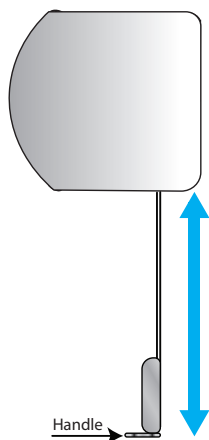

CORDLESS RS

The leading Cordless shade system for roller and Montage™ just got better...

- Raise or lower the shade with slight touch
- Smaller light gaps compared to all other systems
- Magnetic catch doubles as a handle
- Can accommodate widths as narrow as 15" (roller shade only)
- Available with mounting rail, C100/C120/C95/E90 Enclosure
- Square fascia can be added using fascia brackets
- Adjustable brackets for all Cassette systems
- Available with welded, oval, flat and C20 bottom bars
- Tested to 5,000 cycles to ensure no loss of spring tension
- Child safe

30"
Telescopic
Wand

Please contact us at sales@cblind.ca to order your hand samples with carrying handles.

#cbmblinds